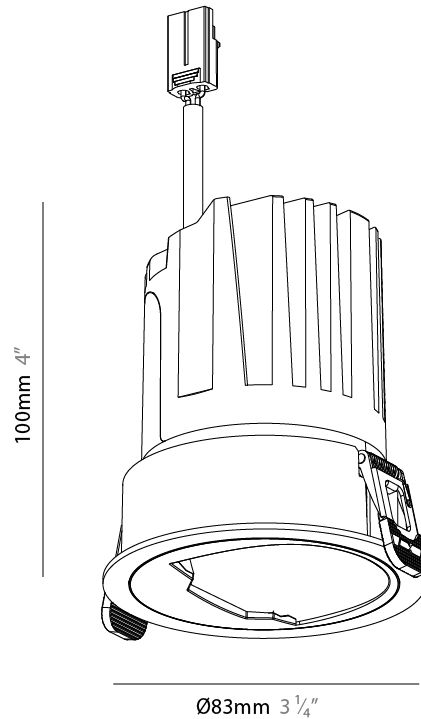

GENERAL

Series: Bioniq Evo Round Wallwash
Partner: Prolicht
Division: Architectural
Installation: Recessed
Product Type: Wallwash
Mounting Location: Ceiling
Light Distribution: Adjustable / Asymmetric

PHYSICAL

Shape: Round
Diameter (mm): 83
Diameter (in): 3 1/4
Height (mm): 100
Depth (mm): 105
Height (in): 4
Depth (in): 4 1/8
Ceiling Thickness (mm): 2 - 15
Ceiling Thickness (in): 1/16 - 9/16
Weight (kg): 0.2
Fixture Finish: SSR / BKV / CWI / CRY / HAB / UFT / ITA / RUA / FTG / MYG / LOD / PUS / FRO / FUP / KIA / POP / BLS / SPG / MEY / GOH / CHC / COM / ABZ / JAG / OBR / MOS / ROR
Fixture Material: Extruded Aluminum
Cut-out Measurements: Ø 75mm/2 15/16"

ELECTRICAL

Lamp Type: LED (Zhaga Standard)
Input Wattage (W): 12.3
Total Output Wattage (W): 10.9
Dimming: Non-dimming / DALI Dimming / MATTER Dimming
Driver Included: No
Driver Location: Remote
Driver Type: Constant Current - Universal
Driver Class: Class 2
Constant Current (mA): 350mA
Upon Request: 0-10V Dimming / Phase Dimming

LED

Color Temperature (°K): 2700-6500 Tunable White
Max. Delivered Lumen (lm): Max 869
Nominal Lumen (lm): Max 1495
CRI: >90 CRI
Efficiency (%): 70.6
Lamp Life (hrs): 50000

OPTICAL

Adjustability: Rotational 350° / Tilt 30°

RATINGS AND CERTIFICATIONS

Certified By: Certified for North American Standards
IP rating: IP65
Glare Rating: ≤ 10